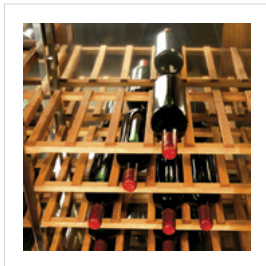

Fixed wooden shelves