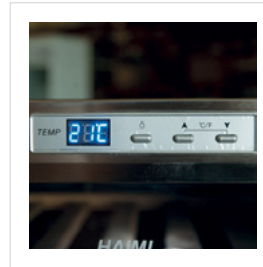

Dimensions
(widthxheightxbottom) 480x800x490 mm
Capacity..... 33 bottles
Refrigerant..... R600a
Temperature..... 4°C/ 18°C
Voltage..... 220 V/ 50Hz

Digital thermostat.

Removable trays

Security features (lock and key)