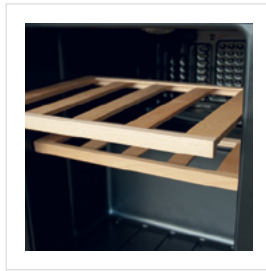

## Mini

Internal light point.

Digital thermostat.

Security features (lock and key)

With 2 trays (optional)

Custom image door. (optional)

Cava ideal for small spaces.  
Our Vintage range is designed especially for the conservation of wine, fulfilling the optimal conditions for its conservation, aging and tasting.  
Don't require maintenance.  
Door with thermal insulation.  
Anti-vibration system

### Dimensions

(widthxheightxbottom)	430x520x470mm
Capacity.....	15 bottles
Refrigerant.....	R600a
Temperature.....	7°C/ 15°C
Voltage.....	220 V/ 50Hz